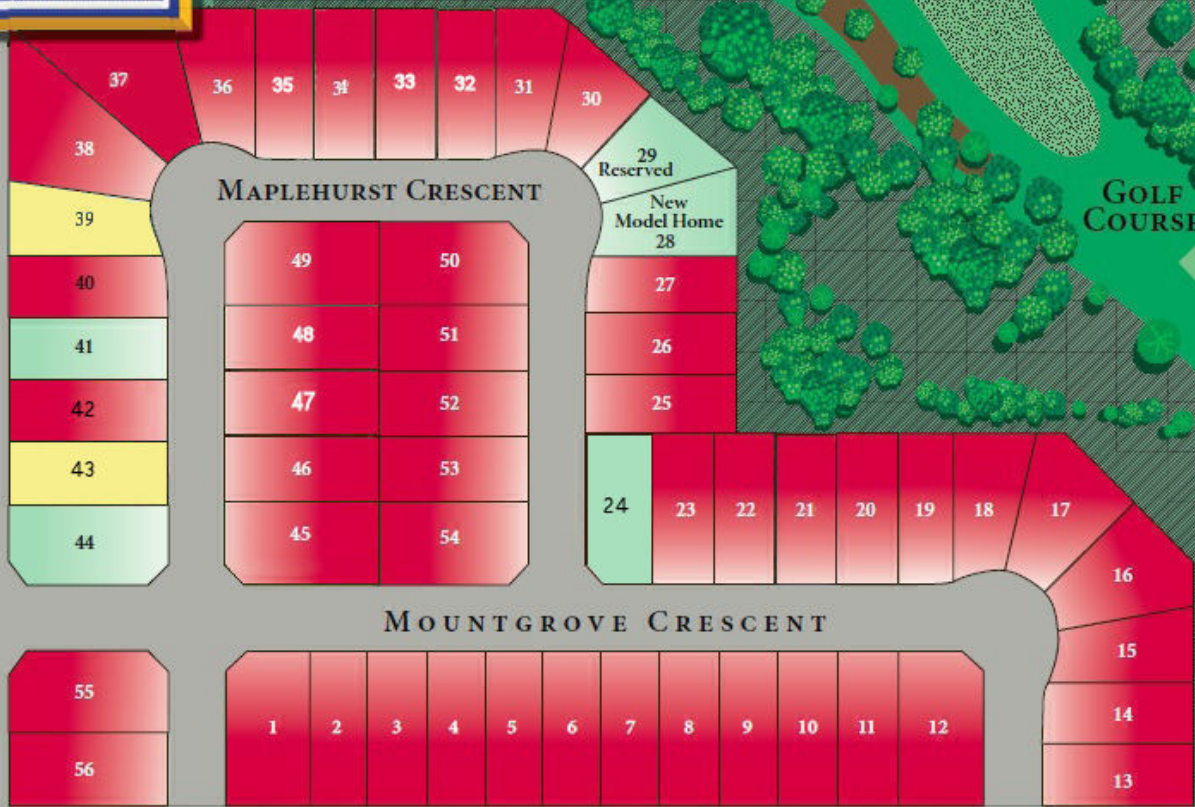

AN ACTIVE ADULT LIFESTYLE COMMUNITY IN *Prince Edward County*

PRINCE EDWARD DRIVE

LEGEND

	CURRENTLY DEVELOPING
	CONDITIONAL OFFERS
	SOLD

1-800-353-7823
(613)471-1400

OPEN 7 DAYS A WEEK
MONDAY TO SUNDAY
10:00 am - 5:00 pm