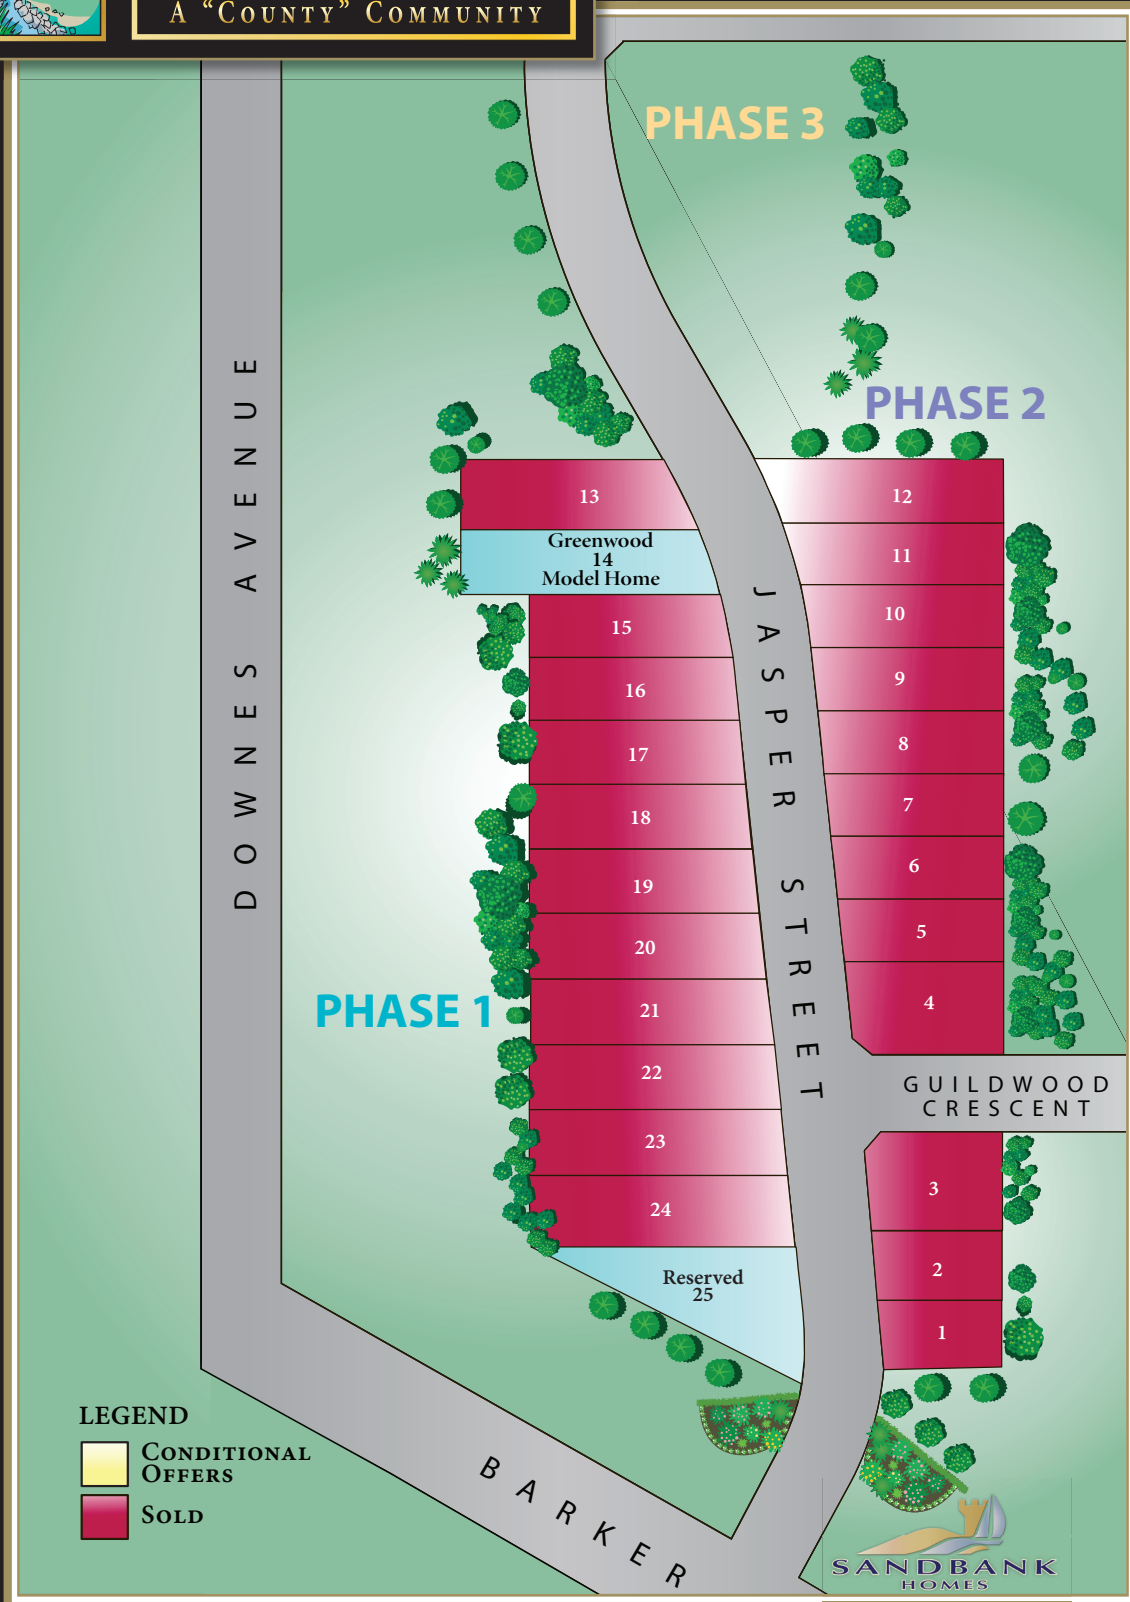

**WELBANK  
MEADOWS**  
A "COUNTY" COMMUNITY

SMALL TOWN CHARM IN  
*Prince Edward County*

1-800-353-7823  
(613)471-1400

**OPEN 7 DAYS A WEEK**  
MONDAY TO SUNDAY  
10:00 am - 5:00 pm

[WWW.SANDBANKHOMES.COM](http://WWW.SANDBANKHOMES.COM)  
[sales@sandbankhomes.com](mailto:sales@sandbankhomes.com)